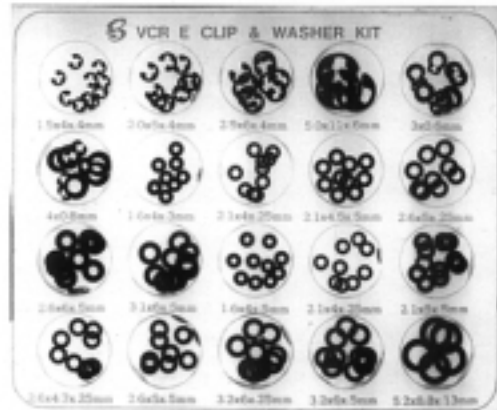

TV/VCR PARTS

TOSHIBA

70031477 (Original)
Lever
Part # IW-267

70326538
Idler Assembly
Part # IW-27

70363446 (Original)
Lever
Part # IW-282

70368125 (Original)
Push Catch
Part # MI-26

TMVH2008A (Original)
Tuner
Part # TN-3

ZENITH

812-2029-02 (Original)
Bracket Assembly
Part # IW-73

834-159 (Original)
Gear
Part # IW-89

834-160 (Original)
Gear
Part # IW-90

834-163 (Original)
Cam Gear
Part # IW-88

834-165-01 (Original)
Gear
Part # IW-92

834-295-02 (Original)
Loading Gear
Part # IW-96

ZENITH

834-341 (Original)
Gear
Part # IW-85

834-364 (Original)
Rack Gear
Part # IW-86

834-402 (Original)
Kit contains:
IW-80 & 87
Part # IW-219

843-633-02 (Original)
Cass. Housing
Part # CH-3

85-1707-03 (Original)
Slide Switch 250V-5A
Part # SW-4

857-2406 (Original)
Slide Switch
Part # MSW-19

885-0111-3 (Original)
Mode Switch
Part # MSW-6

885-1059 (Original)
Slide Switch
Part # MSW-2

917-694 (Original)
Door Opener
Part # IW-93

917-750 (Original)
Lever Arm
Part # IW-94

917-863 (Original)
Lever
Part # IW-75

ZENITH

917-902 (Original)
Pinch Roller
Part # PR-29

928-129 (Original)
Cam Gear
Part # IW-78

928-134 (Original)
Cam control
Part # IW-141

948-520/2
948-536-01
Idler Wheel
Part # IW-65

www.mainelectronics.com

Washer Kit

VCR "E" Clip & Washer Kit
(20 Type x 10 each) Total 200Pcs.

WK-1