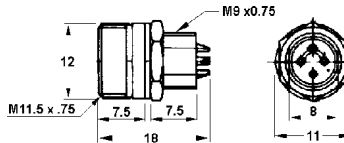

**25-545-0** 5-pos. plug  
**25-545-1** Pkg

**INLINE PLUGS**

**25-722-0** 2-position  
**25-723-0** 3-position  
**25-724-0** 4-position  
**25-725-0** 5-position  
**25-726-0** 6-position  
**25-728-0** 8-position  
*Use -1 for Display Package*

**CHASSIS JACKS**

**25-732-0** 2-position  
**25-733-0** 3-position  
**25-734-0** 4-position  
**25-735-0** 5-position  
**25-736-0** 6-position  
**25-738-0** 8-position  
*Use -1 for Display Package*

**Pin Layout**

**PRECISION MINIATURE CONNECTOR**

This miniature precision six contact connector features gold plated contacts, threaded locking ring and precision fit and finish.

**25-746-0** 6-position plug  
**25-746-1** Display Package  
**25-756-0** 6-position jack  
**25-756-1** Display Package