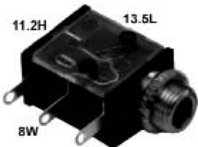

**24-372-0** Bulk  
**24-372-2** Pkg (2)

Metal stereo jack. 34 x 10mm dia. Cable dia. 6mm

**24-373-0** Bulk  
**24-373-2** Pkg (2)

Metal stereo jack. 34 x 10mm dia. Cable dia. 4.5mm

Closed circuit mono chassis jack. Mtg. hole 6mm dia.

**24-381-0** Bulk  
**24-381-4** Pkg (4)

**24-383-0** Bulk  
**24-383-2** Pkg (2)

Mono chassis jack (PC mount also) Mounting hole 6mm diameter.

**24-386-0** Bulk  
**24-386-2** Pkg (2)

PC mount mono closed circuit jack.

Mono closed circuit chassis jack. 6mm mtg. hole

**24-387-0** Bulk  
**24-387-2** Pkg (2)

**24-391-0** Bulk  
**24-391-1** Pkg

Stereo PC mount jack with 2 normally closed switches. 6mm mtg.

**24-392-0** Bulk  
**24-392-1** Pkg