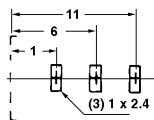

24-386-0 Bulk
24-386-2 Pkg (2)

PC mount mono closed circuit jack.