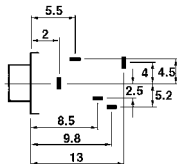

24-391-0 Bulk
24-391-1 Pkg

Stereo PC mount jack with 2 normally closed switches. 6mm mtg.