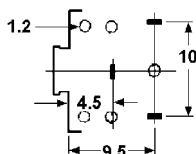

24-392-0 Bulk
24-392-1 Pkg

Stereo PC mount jack.