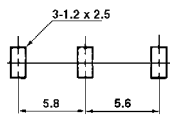

24-383-0 Bulk
24-383-2 Pkg (2)

Mono chassis jack (PC mount also) Mounting hole 6mm diameter.