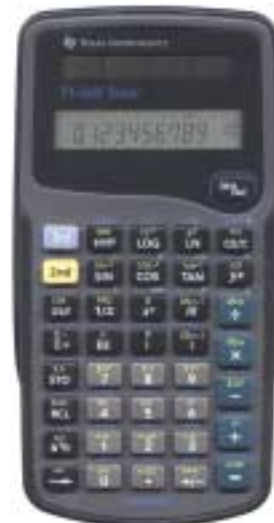

CALCULATORS

FULL LINE OF TEXAS INSTRUMENTS, CASIO, AND SHARP CALCULATORS

Texas Instruments Graphing Calculator Model TI-83

Graphing calculator, 28K Ram, up to 99 graphing functions, 15 interactive zoom features, simultaneous graphing of more than one function, additional data types include strings, pictures and vectors, list-based one and two variable statistical analysis, including linear, logarithmic, exponential, power, quadratic polynomial, cubic polynomial, and quartic polynomial regressions, systems of equation solving, polynomial-root solving, and solves for any variable in an equation, link capabilities for data transfer through I/O port, unit to unit link included, compatible with the CBL.

Texas Instruments Solar Scientific Model TI-36X SLR

- Advanced algebra, trigonometry, chemistry, computer science and statistics
- 10 digit / 2 exponent display
- 8 physical constants
- Performs 164 easy-to-use scientific functions
- 3 memories
- 10 metric/English conversions
- 1 and 2 variable statistical functions include linear regression, mean, standard deviation, sum of entered data and sum of squares
- Binary, octal, decimal or hexadecimal number bases
- Polar/rectangular conversions and trigonometric calculations in degrees, radians or grad
- ANYLITE™ solar power
- Slide case

Texas Instruments Scientific Calculator Model TI-30XA

- Adds, subtracts, multiplies and divides fractions
- 10 digit display
- One-variable statistical results include standard and mean deviation
- Trigonometric functions, logarithms, roots, powers, reciprocal and factorial
- Converts between fraction and decimals
- Automatic Power Down (APD™)
- Durable slide case

Texas Instruments Scientific Calculator Model TI-30X IIs

- ANYLITE™ solar power
- Ten-digit display with 2-digit exponent
- One-variable statistics
- Fraction & decimal conversions
- Basic scientific & trigonometric functions
- Degree-minute-second to decimal degree conversions
- Three separate 4-function memories