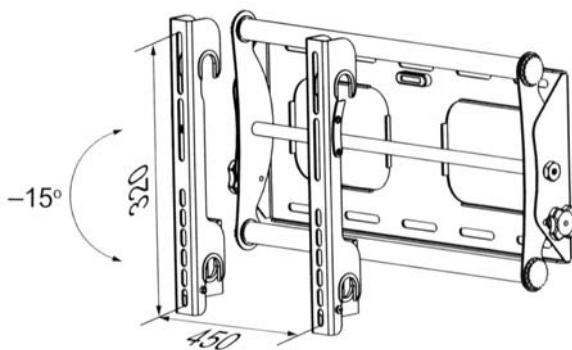

Model: V-200M & V-200

- Universal adjustable Plasma/LCD wall mount
- Built-in bubble level for easy installation
- Lift-and-hook design for easy and quick installation
- Adjustment knob allows tilt adjustment
- Fits up to 37" screen (V-200M), up to 50" screen (V-200)
- Security locking latch, cable management hook
- Includes installation guide, and hardware kit

	V-200M	V-200
Tilt (Up/Down)	15°/15°	
Mounting Pattern	Universal Adjustable	
Fit TV Screen Size	27-37"	37-50"
Weight Capacity	35 Kg (77 lbs)	60 Kg (132 lbs)
Dimensions Base Unit/Mounting Arms	58x35 / 29x8 cm	82x51 / 53x8 cm
Product Weight Net/Gross	4 Kg / 4.5 Kg	7 Kg / 7.5 Kg
Material & Finish	Steel frame of 2.5mm thickness; anodized finish	
Packaging Size (Gift box)	59.5 x 30.5 x 9 cm	90x33x9 cm

V-200M