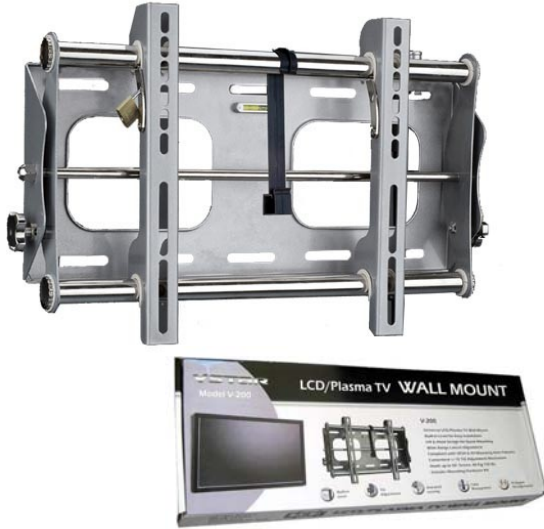

Flat Panel TV Wall Mounts

...to satisfy all your plasma and LCD television needs.

Model: V-200M & V-200

- Universal adjustable Plasma/LCD wall mount
- Built-in bubble level for easy installation
- Lift-and-hook design for easy and quick installation
- Adjustment knob allows tilt adjustment
- Fits up to 37" screen (V-200M), up to 50" screen (V-200)
- Security locking latch, cable management hook
- Includes installation guide, and hardware kit

| | V-200M | V-200 |
|------------------------------------|---|-----------------|
| Tilt (Up/Down) | 15°/15° | |
| Mounting Pattern | Universal Adjustable | |
| Fit TV Screen Size | 27-37" | 37-50" |
| Weight Capacity | 35 Kg (77 lbs) | 60 Kg (132 lbs) |
| Dimensions Base Unit/Mounting Arms | 58x35 / 29x8 cm | 82x51 / 53x8 cm |
| Product Weight Net/Gross | 4 Kg / 4.5 Kg | 7 Kg / 7.5 Kg |
| Material & Finish | Steel frame of 2.5mm thickness; anodized finish | |
| Packaging Size (Gift box) | 59.5 x 30.5 x 9 cm | 90x33x9 cm |